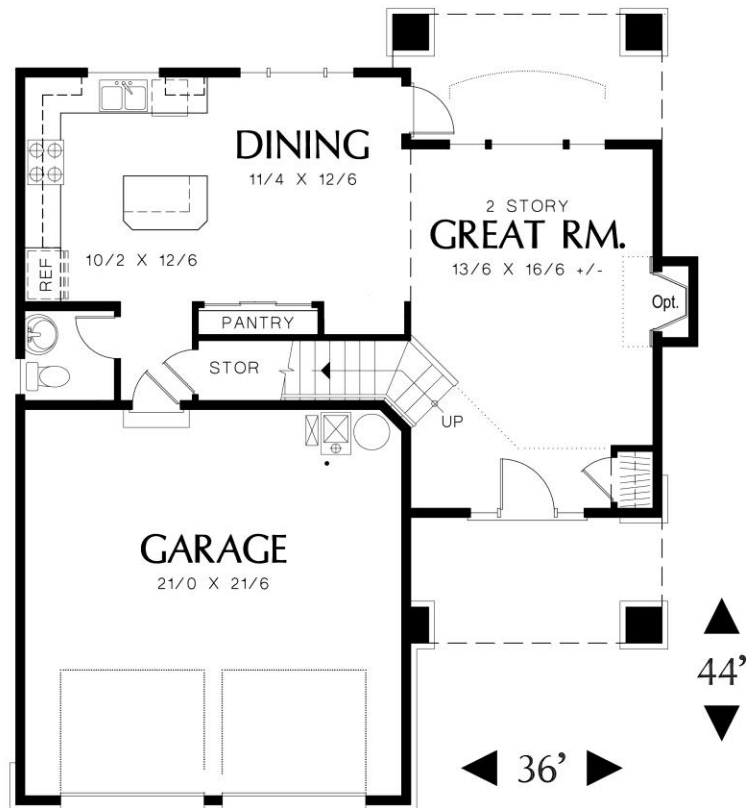

# Fox Custom Homes Inc.

Design #1500

## Main Floor:

## Upper Floor:

- Main Floor – 716 Sq. Ft.
- Upper Floor – 784 Sq. Ft.
- Garage – 451 Sq. Ft.
- Total – 1500 Sq. Ft.