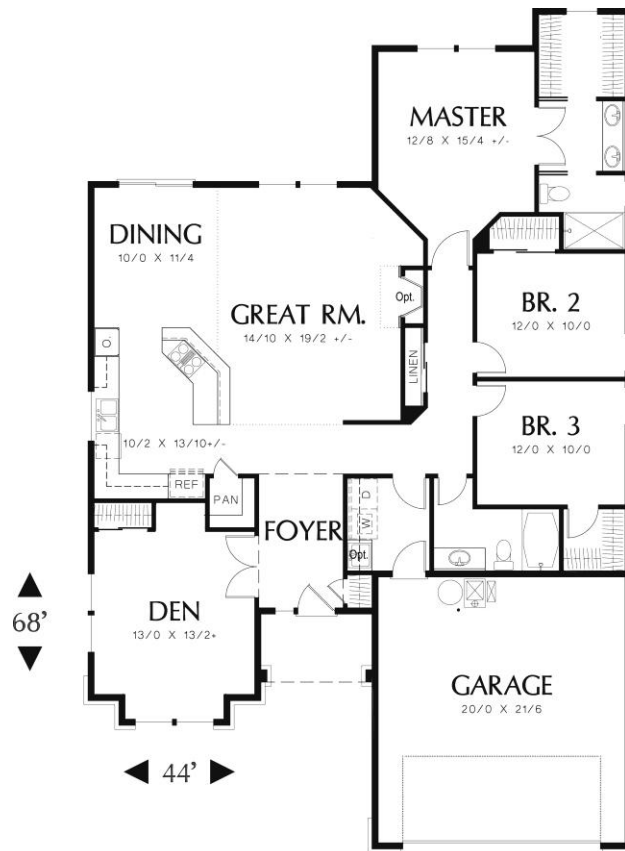

Fox Custom Homes Inc.

Design #1850

- Main Floor – 1850 Sq. Ft.
- Garage – 430 Sq. Ft.
- Total – 1850 Sq. Ft.