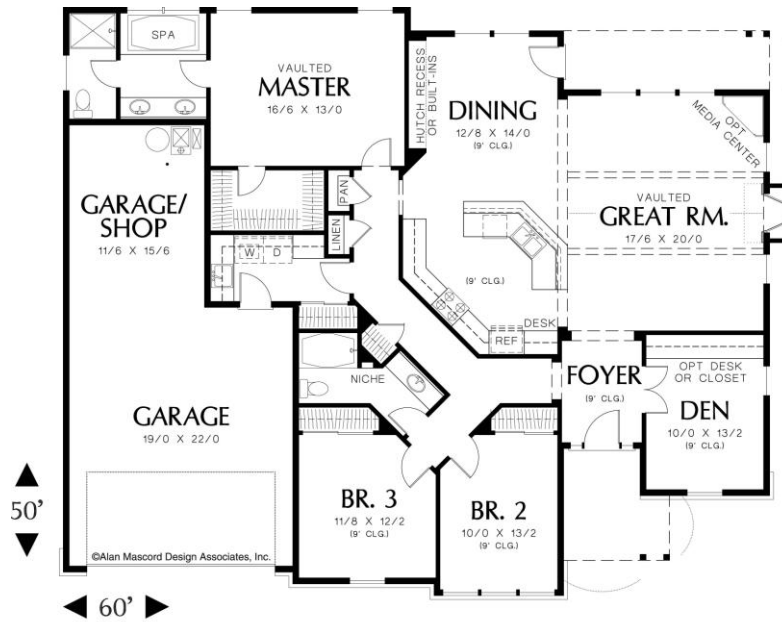

Fox Custom Homes Inc.

Design #2001

- Main Floor – 2001 Sq. Ft.
- Garage – 596 Sq. Ft.
- Total – 2001 Sq. Ft.