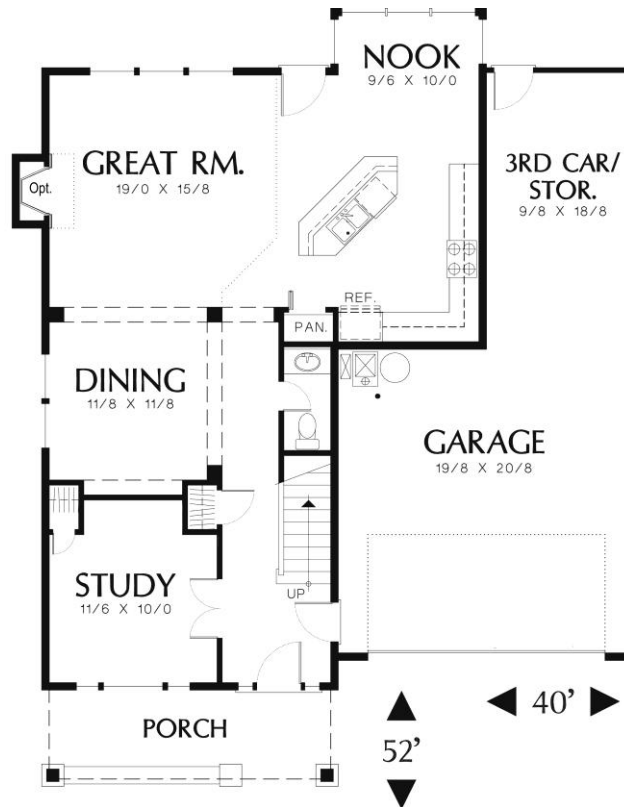

# Fox Custom Homes Inc.

Design #2304

## Main Floor:

## Upper Floor:

- Main Floor – 1082 Sq. Ft.
- Upper Floor – 1222 Sq. Ft.
- Garage – 583 Sq. Ft.
- Total – 2304 Sq. Ft.