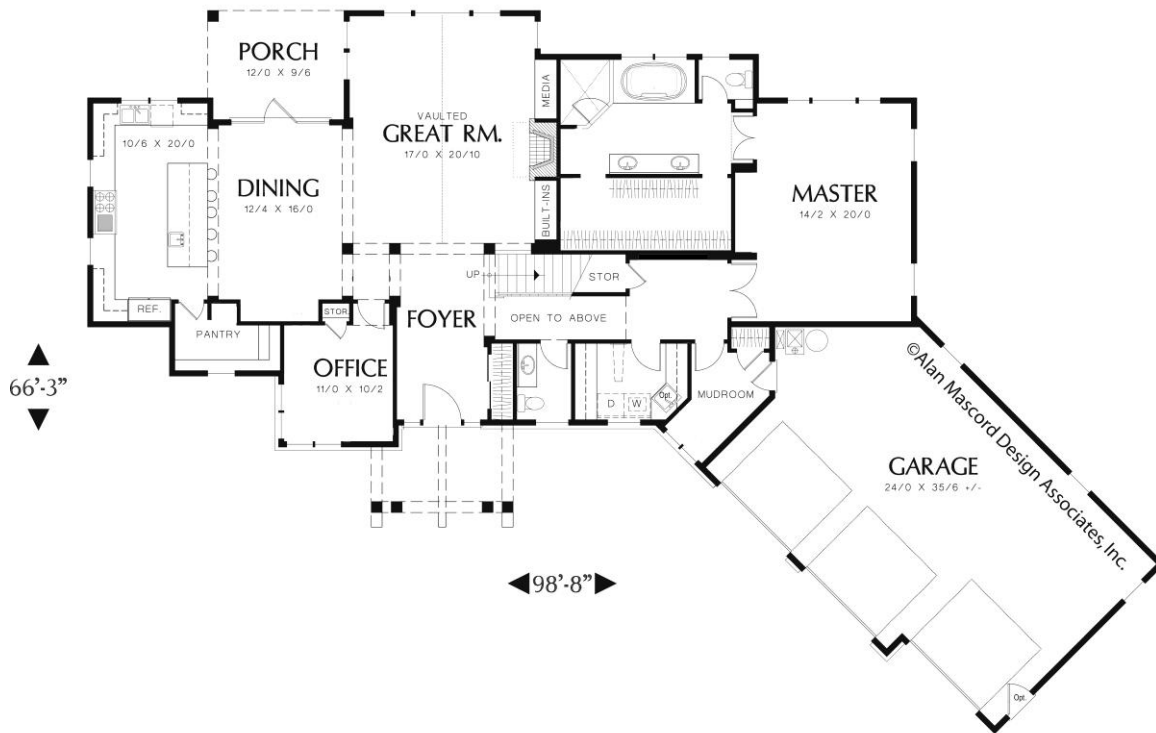

Fox Custom Homes Inc.

Design #3488

Main Floor:

Fox Custom Homes Inc.

Design #3488

Upper Floor:

- Main Floor – 2287 Sq. Ft.
- Upper Floor – 1201 Sq. Ft.
- Garage – 852 Sq. Ft.
- Total – 3488 Sq. Ft.