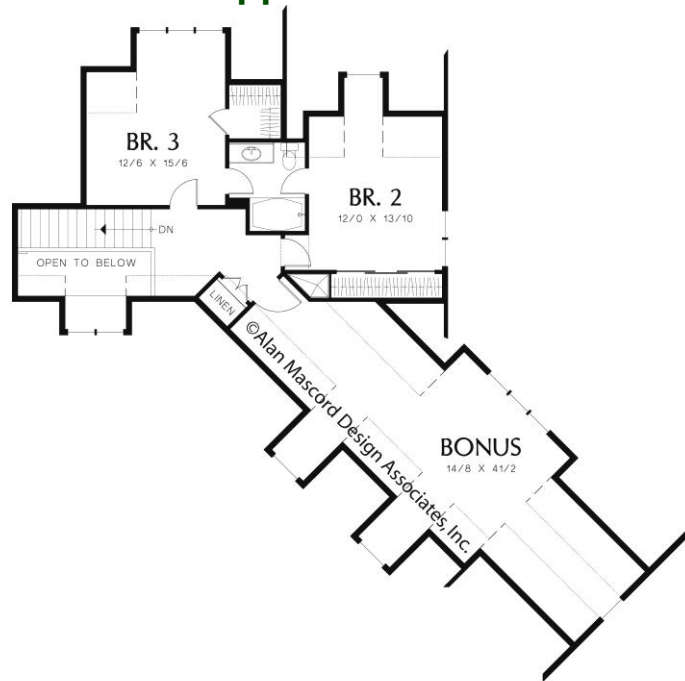

Fox Custom Homes Inc.

Design #3488

Main Floor:

Fox Custom Homes Inc.

Design #3488

Upper Floor:

- Main Floor – 2287 Sq. Ft.
- Upper Floor – 1201 Sq. Ft.
- Garage – 852 Sq. Ft.
- Total – 3488 Sq. Ft.