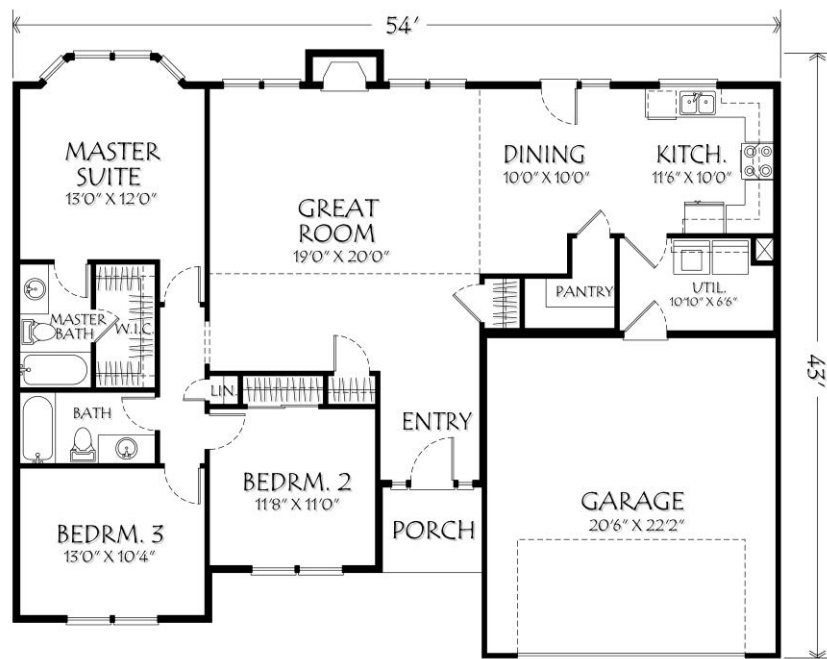

Fox Custom Homes Inc.

The Mountain Alder

- 1558 Square Foot Rambler with 433 Square Foot Garage
- Master Suite with En Suite Bath and Expansive Walk-In Closet
- Versatile Open Great Room Plan with Laundry Room Attached to Garage
- Optional Vaulted Ceilings in Foyer & Great Room (Traditional Option)