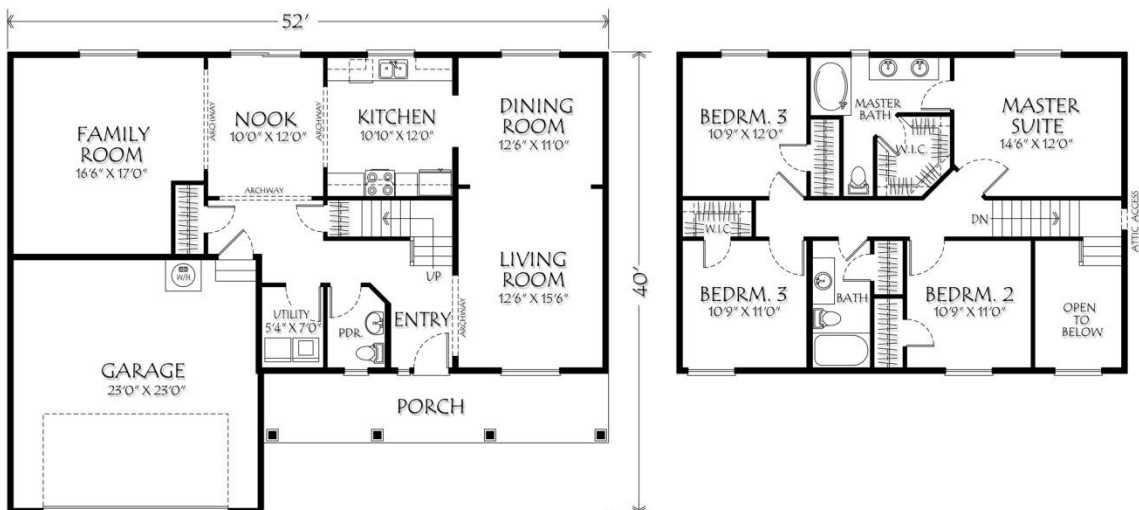

## The Pacific Willow

- 2322 Square Feet of Living Space with 477 Square Foot Garage
- Efficient Use Of Space Leaves Room For 4 Bedrooms on Upper Floor, Including a Master Suite With Walk-In Closet & En Suite Bath
- Classic Floor Plan With Living/Dining Area and Separate Family Room